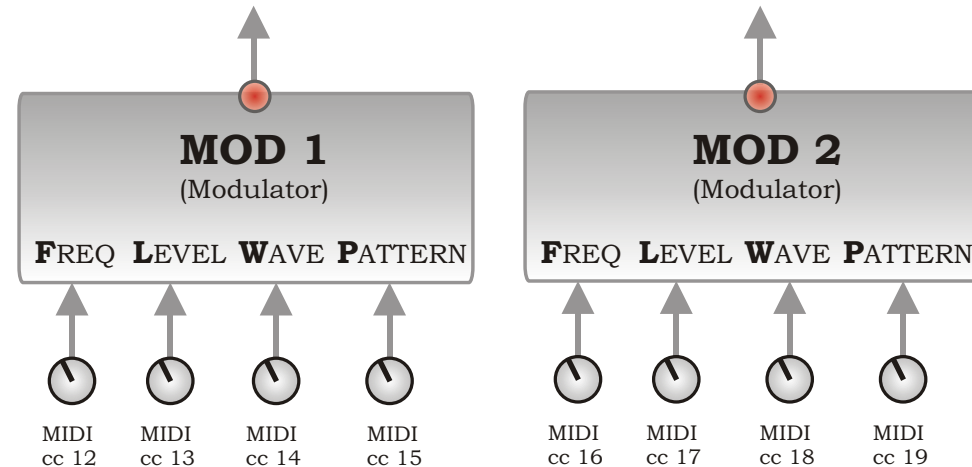

# Synthesizer MonoVoks 2, structure, signal flow and parameters:

- Routing:**
- >FILT (FREQ)
  - >AMP (LEVEL)
  - >WAV (OSC)
  - >SUB (AUDIO LEVEL)

- Routing:**
- >FILT (FREQ)
  - >KEY (OSC)

# Synthesizer MonoVoks 2, control