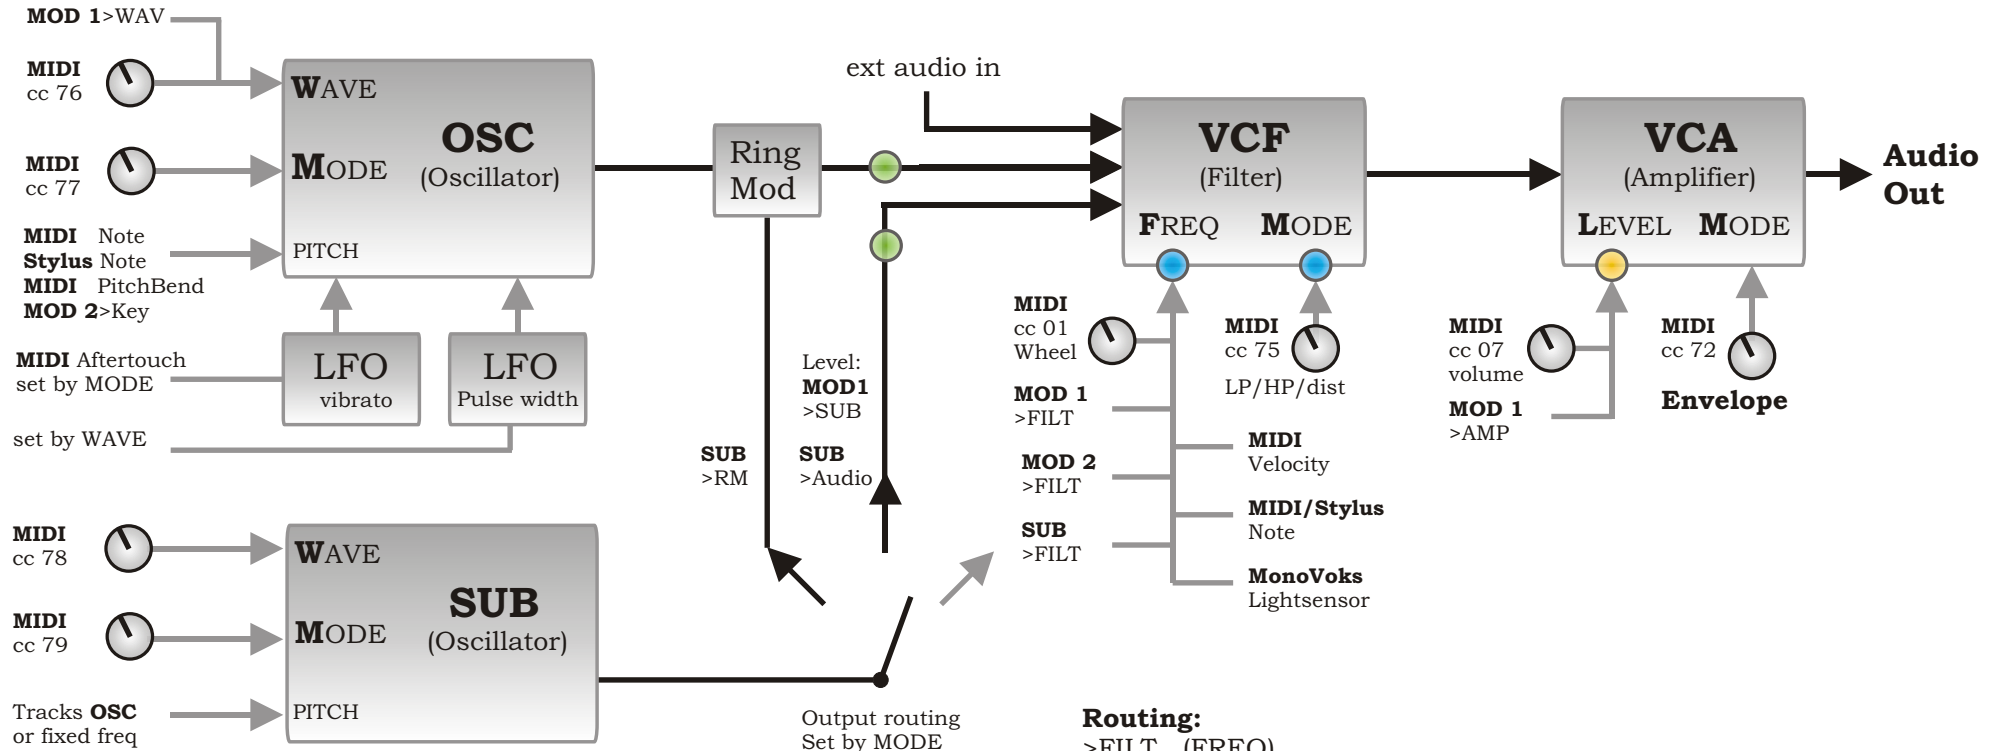

# Synthesizer MonoVoks 2, structure, signal flow and parameters:

- Routing:**
- >FILT (FREQ)
  - >AMP (LEVEL)
  - >WAV (OSC)
  - >SUB (AUDIO LEVEL)

- Routing:**
- >FILT (FREQ)
  - >KEY (OSC)

# Synthesizer MonoVoks 2, control